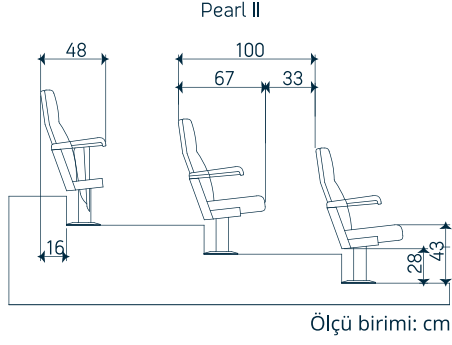

KONFERANS GRUBU ÖLÇÜLERİ CONFERENCE CHAIR DIMENSIONS

PEARL II