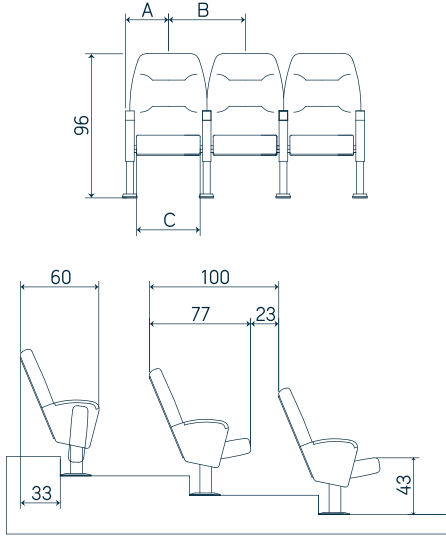

KONFERANS GRUBU ÖLÇÜLERİ CONFERENCE CHAIR DIMENSIONS

SEDIA