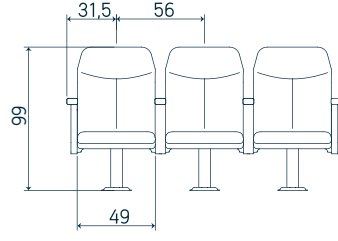

KONFERANS GRUBU ÖLÇÜLERİ CONFERENCE CHAIR DIMENSIONS

PEARL II